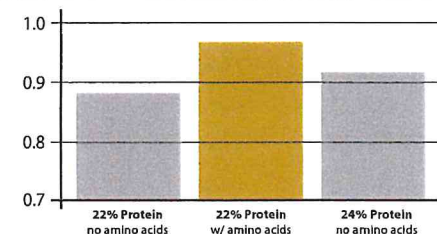

AVERAGE DAILY GAIN IMPROVED BY 10%
SCOURING REDUCED BY 20%
TALLER AND LONGER CALVES
FEED EFFICIENCY IMPROVED BY 10%

IN IT TO WIN IT

NeoTec5g® is a combination of essential fatty acids and "G" factors that have been extensively researched and field-tested in calves under 4 months of age over the last 10 years.

The 3 added "G" factors aid in digestion, absorption, and metabolism, helping improve growth and efficiency in young calves.

NUTRA PRO® plasma has been viewed as just an "Alternative" protein source for calves. Like colostrums plasma is rich in functional proteins such as antibodies, growth factors and immune cells that help the calf stay healthy.

Potential benefits of milk replacers containing NUTRA PRO 5.2%

Item	Mortality	Days with Scours
No Plasma	14.6%	6.1%
With Plasma	5.4%	5.2%

AmNeo® is a proprietary amino acid balance that will provide equivalent animal performance that compares to a 24% Crude Protein milk replacer.

Power of Amino Acids in 22% protein formulas

General Farm Supply, Inc.

GFS 22-20 IPro

Calf Milk Replacer

Containing NeoTec5g® & AmNeo®
BovaTec®, NUTRA PRO® plasma, Bio-Moss®

Guaranteed Analysis

Crude Protein, %	22.00
Crude Fat, %	20.00
Crude Fiber, %	<0.15
Calcium, %	1.00
Phosphorus, %	1.00
Selenium, %	0.60
Vitamin A, IU/lb	35,000
Vitamin D, IU/lb	7,500
Vitamin E, IU/lb	150